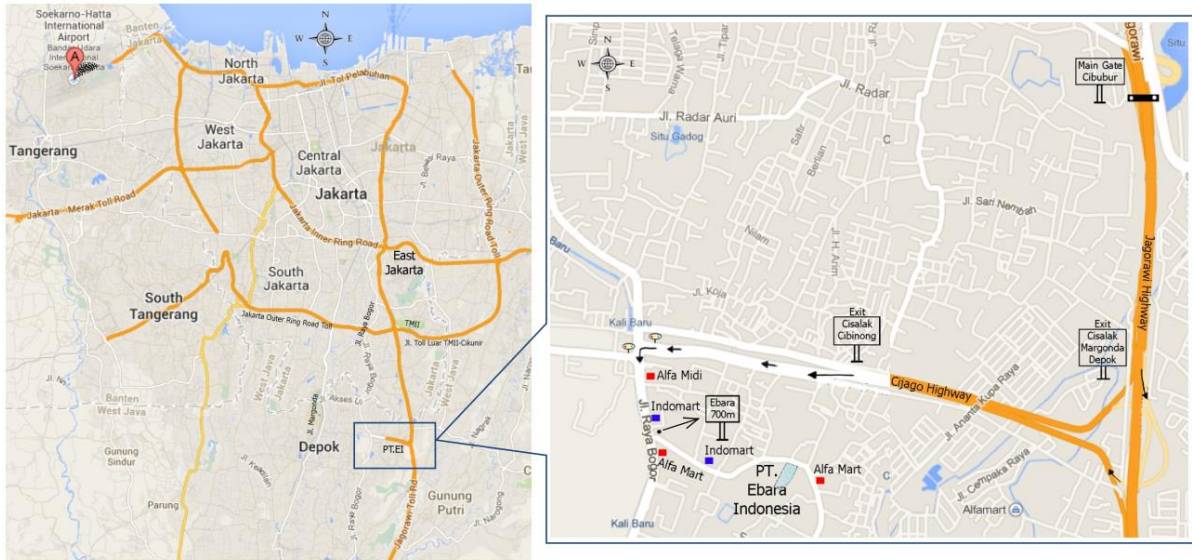

Map Guidance:

Google Maps: <https://www.google.com/maps/place/PT.+Ebara+Indonesia/@-6.386532,106.872807,18.08z/data=!4m6!3m5!1s0x2e69eb7bb6bf9577:0x5dbcf00b169565df!8m2!3d-6.3862716!4d106.8729561!16s%2Fg%2F1thjqln8>

PT. EBARA INDONESIA
Jl. Raya Jakarta – Bogor KM. 32
Desa Curug, Cimanggis – Depok 16953
Tel. : (62-21) 8740852-53
Fax. : (62-21) 8740033

Guidance :

- Go to JAGORAWI highway
- Pass the CIBUBUR main gate
- Turn to Cisalak, Margonda Depok.
- Exit Cisalak, Cibinong (CISALAK 2 Gate)
- Turn left to Jl. Raya Bogor (500m to south)
- Turn left to Jl. Pekapuran (700m to east)
- PT. EBARA INDONESIA on your right.