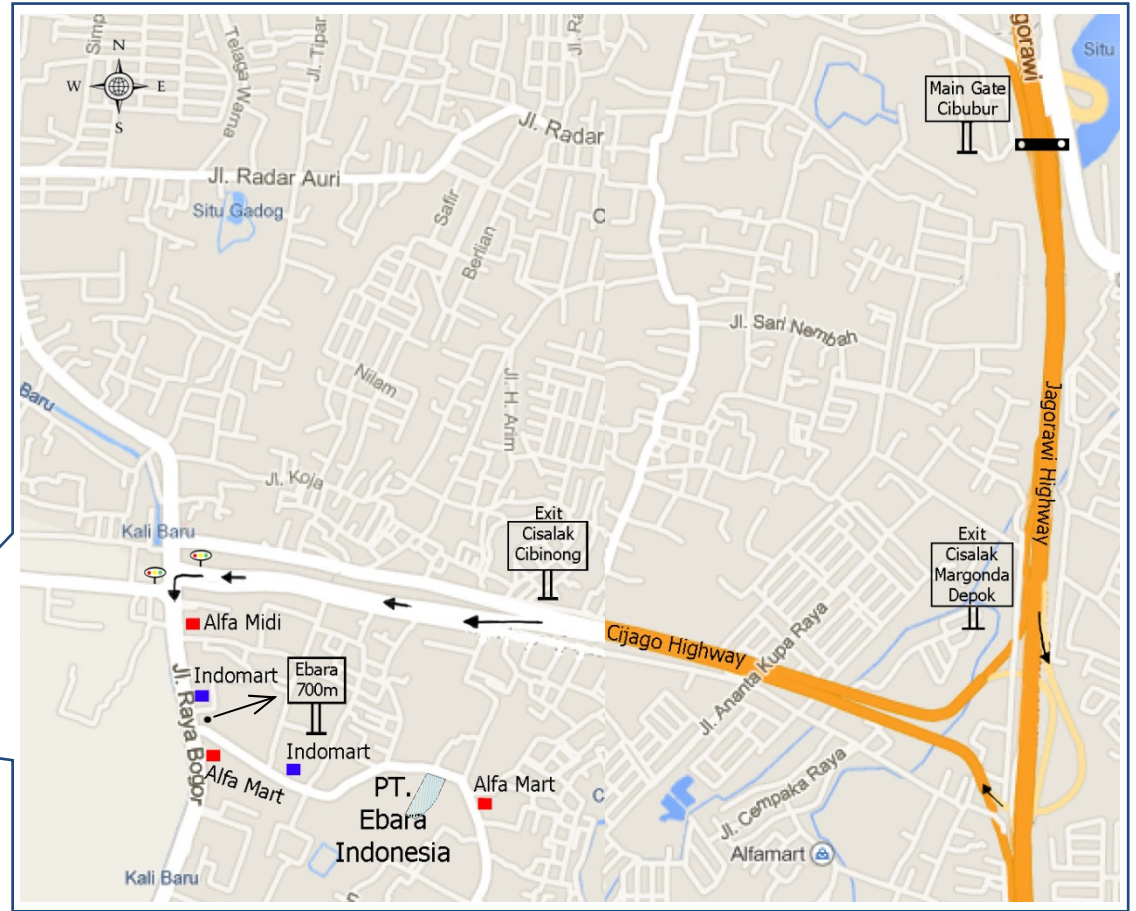

MAP OF PT. EBARA INDONESIA

PT. EBARA INDONESIA
 Jl. Raya Jakarta – Bogor KM. 32
 Desa Curug, Cimanggis – Depok 16953
 Tel. : (62-21) 8740852-53
 Fax. : (62-21) 8740033

Guidance :

- Go to JAGORAWI highway
- Pass the CIBUBUR main gate
- Turn to Cisalak, Margonda Depok.
- Exit Cisalak, Cibinong (CISALAK 2 Gate)
- Turn left to JL. Raya Bogor (500m to south)
- Turn left to JL. Pekapuran (700m to east)
- PT. EBARA INDONESIA on your right.